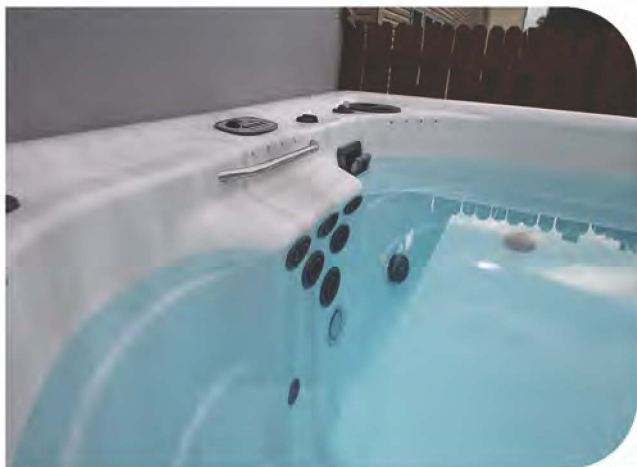

**"FOR ALL THE REASONS THAT YOU WANTED A POOL,
WITHOUT ANY OF THE PROBLEMS OF OWNING ONE."**

Swim a mile without making a turn. Innovative engineering brings the best of both fitness and relaxation together in the ultimate Royal Spa Swim Spa Elite.

Easily maintained the Royal Swim Spa takes up to 80% less maintenance. Variable swim resistance challenges any caliber of swimmer by utilizing multiple pumps and jet positions. You can custom dial the output from a sprint to a casual swim. Your family entertainment center accommodates temperature ranges from 70°F swim usage to over 100°F for "hot tub only" mode.

Strategically engineered, the six swim jets provide both bottom lift and direct force for optimal work-out dynamics. A dedicated pump system provides output flexibility from 0 to more than 1100 gallons per minutes of current to challenge any level of swimmer. Pump, motor, and electrical equipment are located at the opposite end from the steps for maximum swim current efficiency. Our spa's are uniquely fiberglass reinforced with a structural Warranty of 40 YEARS!

**"Unlike home pools, the Swim Spa won't take up your whole backyard.
In fact, the Royal Swim Spa is frequently
put in half of a 2-car garage."**

SCAN ME!